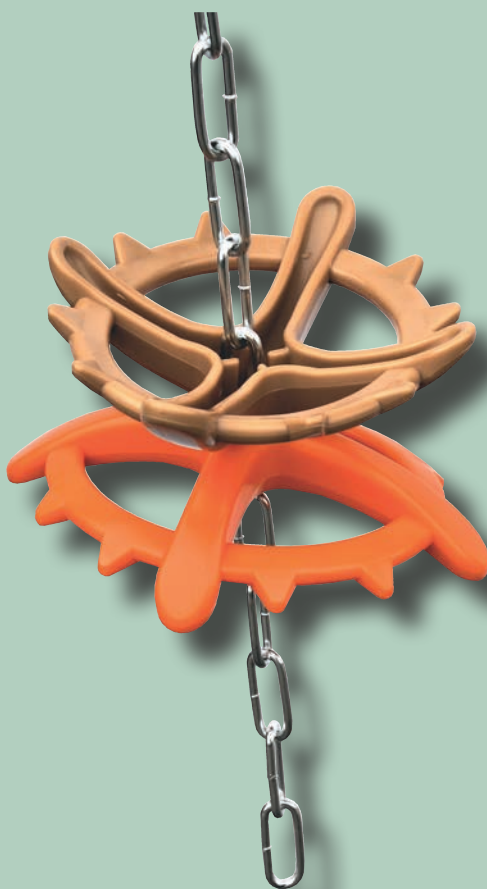

JORENKU Porcichew

www.jorenku.dk