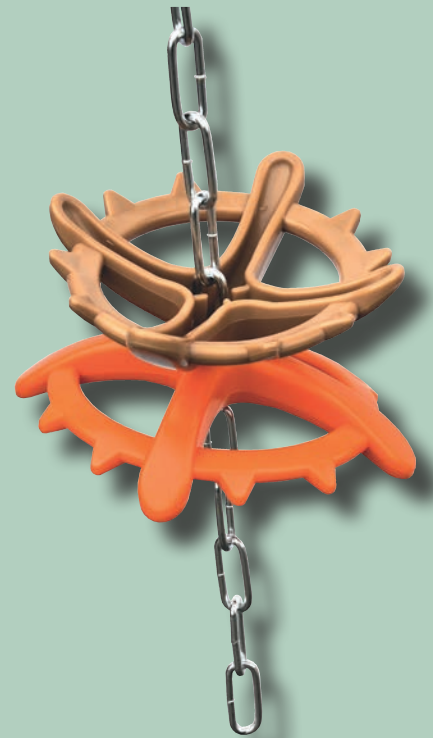

Variations	
Color	Scent
Green	Apple
Yellow	Vanilla
Burgundy	Aniseed
Purple	Blackcurrant
Black	Liquorice
Brown	Chocolate
Orange	Caramel
Gold	Truffle
Beige	Malt

Product	Porcichew
Packaging	Sold individually
Variations	9 variations with and without chain